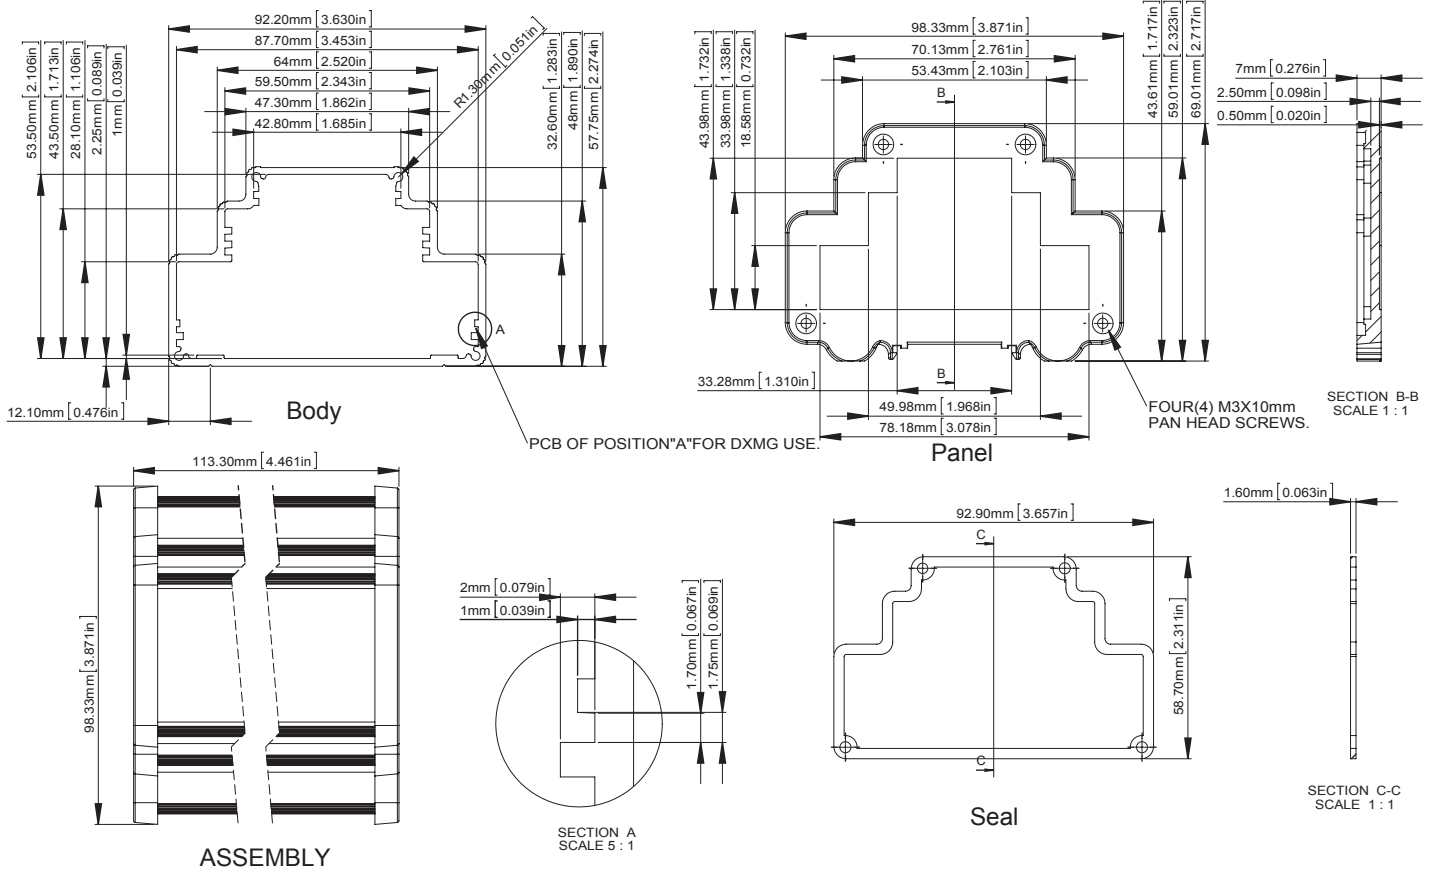

ALUD6MGX-PXX-V0

TOLERANCES: +/- 0.30 mm (+/- 0.012in)