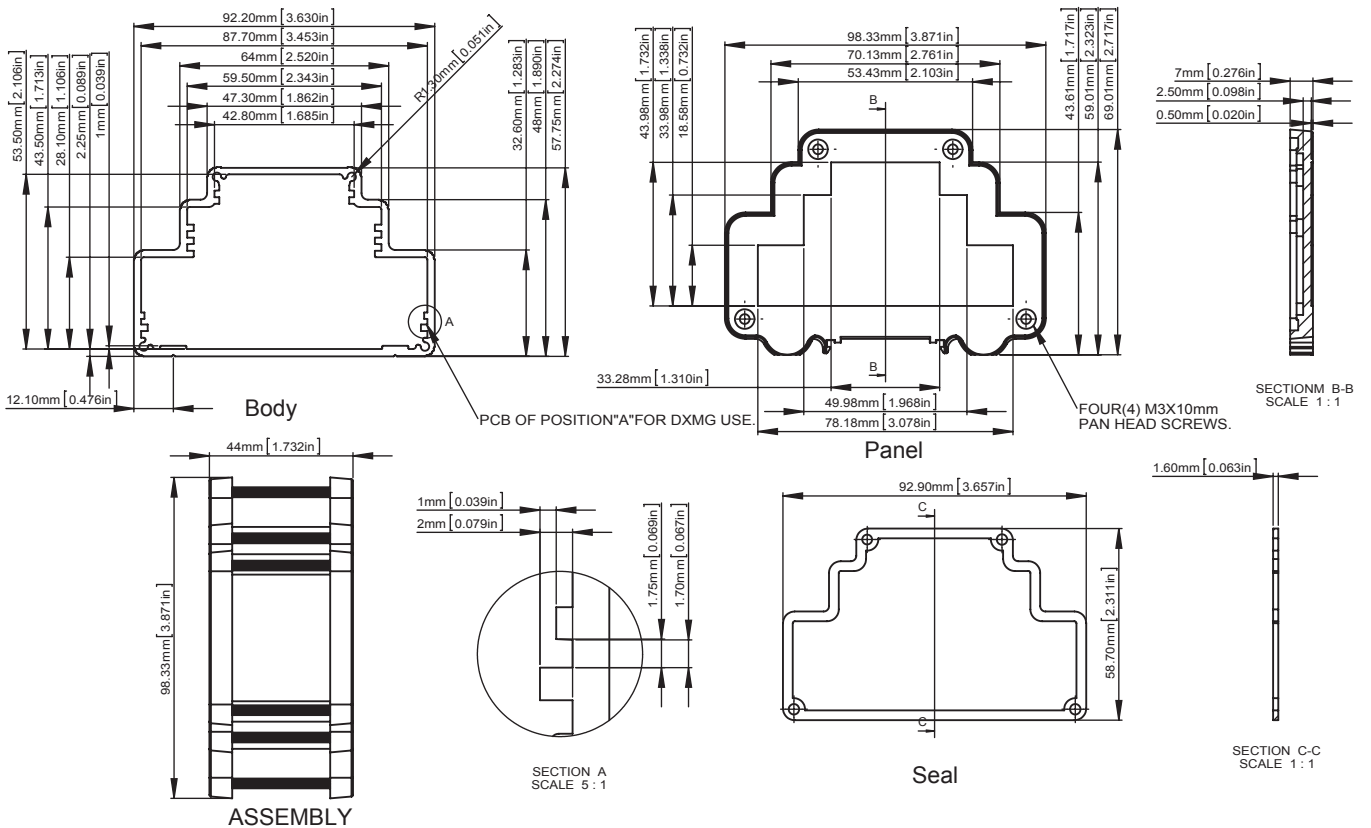

ALUD2MGX-PXX-V0

TOLERANCES: +/- 0.30 mm (+/- 0.012in)