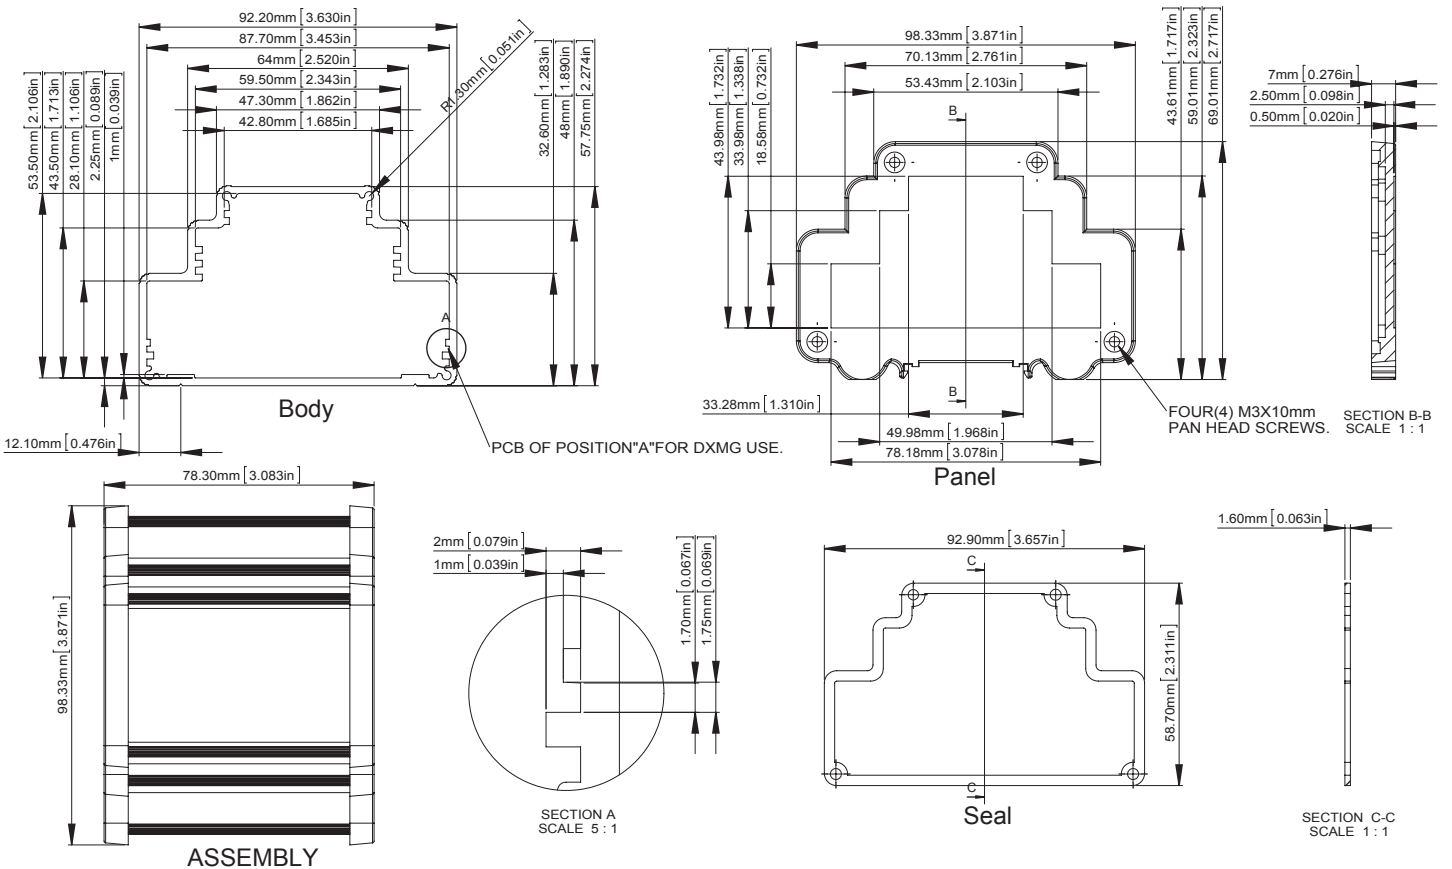

ALUD4MGX-PXX-V0

TOLERANCES: +/- 0.30 mm (+/- 0.012in)