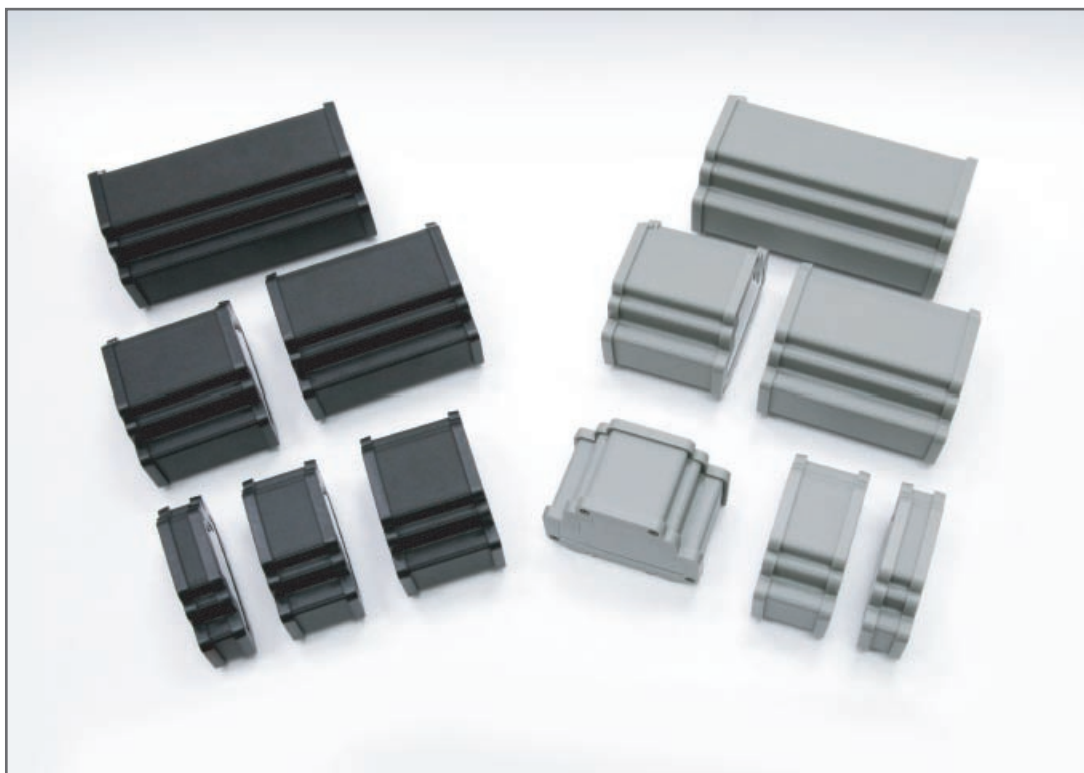

ALUDIN Box without the EPDM continuous seal