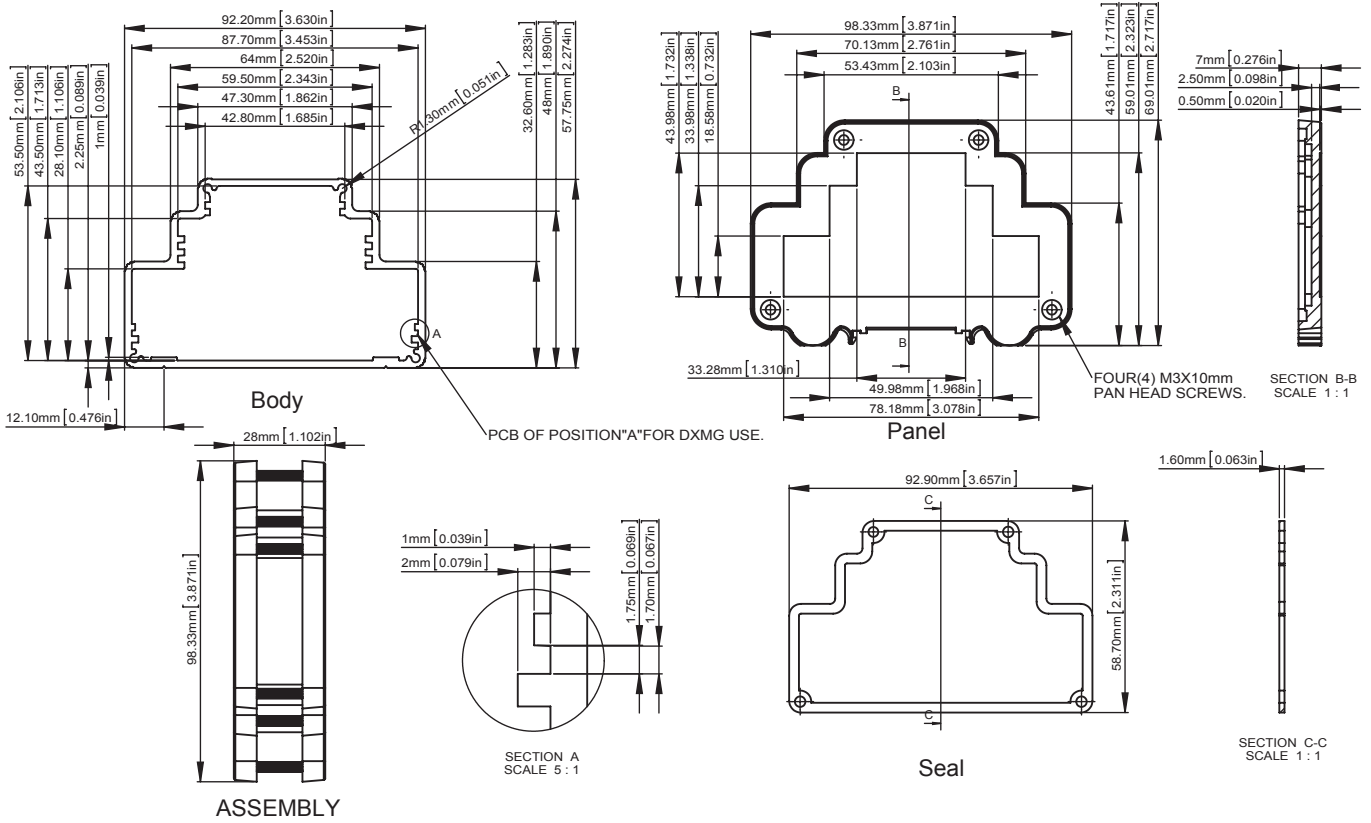

ALUD1MGX-PXX-V0

TOLERANCES: +/- 0.30 mm (+/- 0.012in)