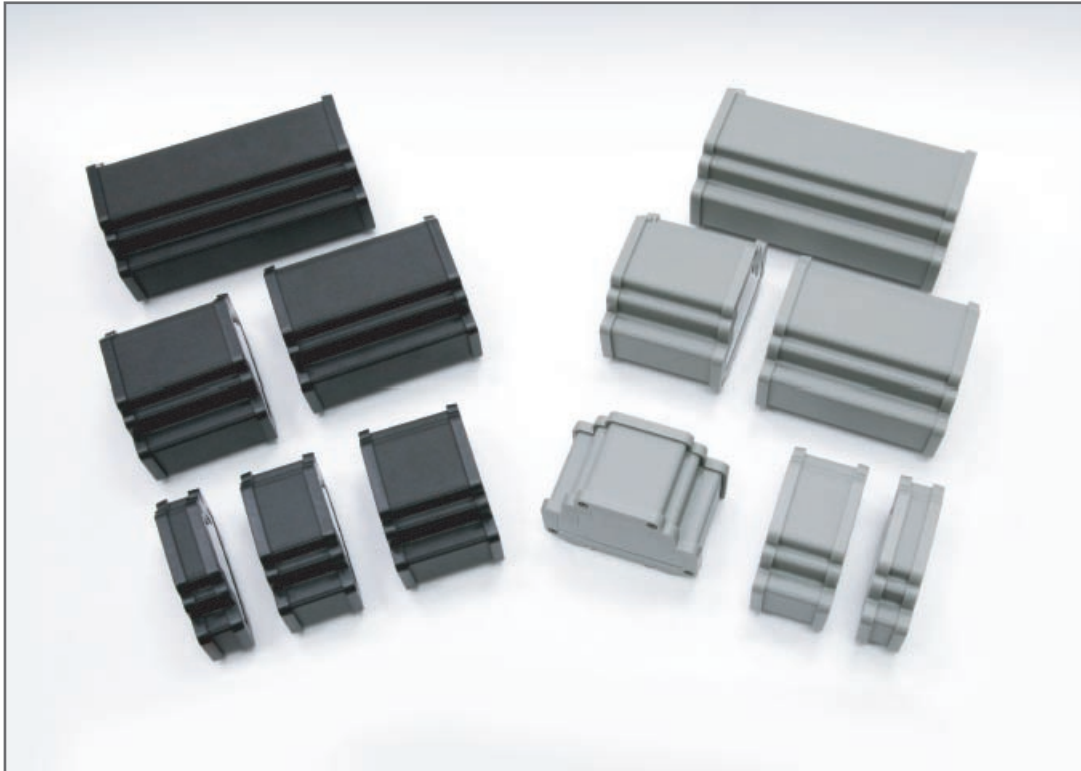

ALUDIN Box with the EPDM continuous seal