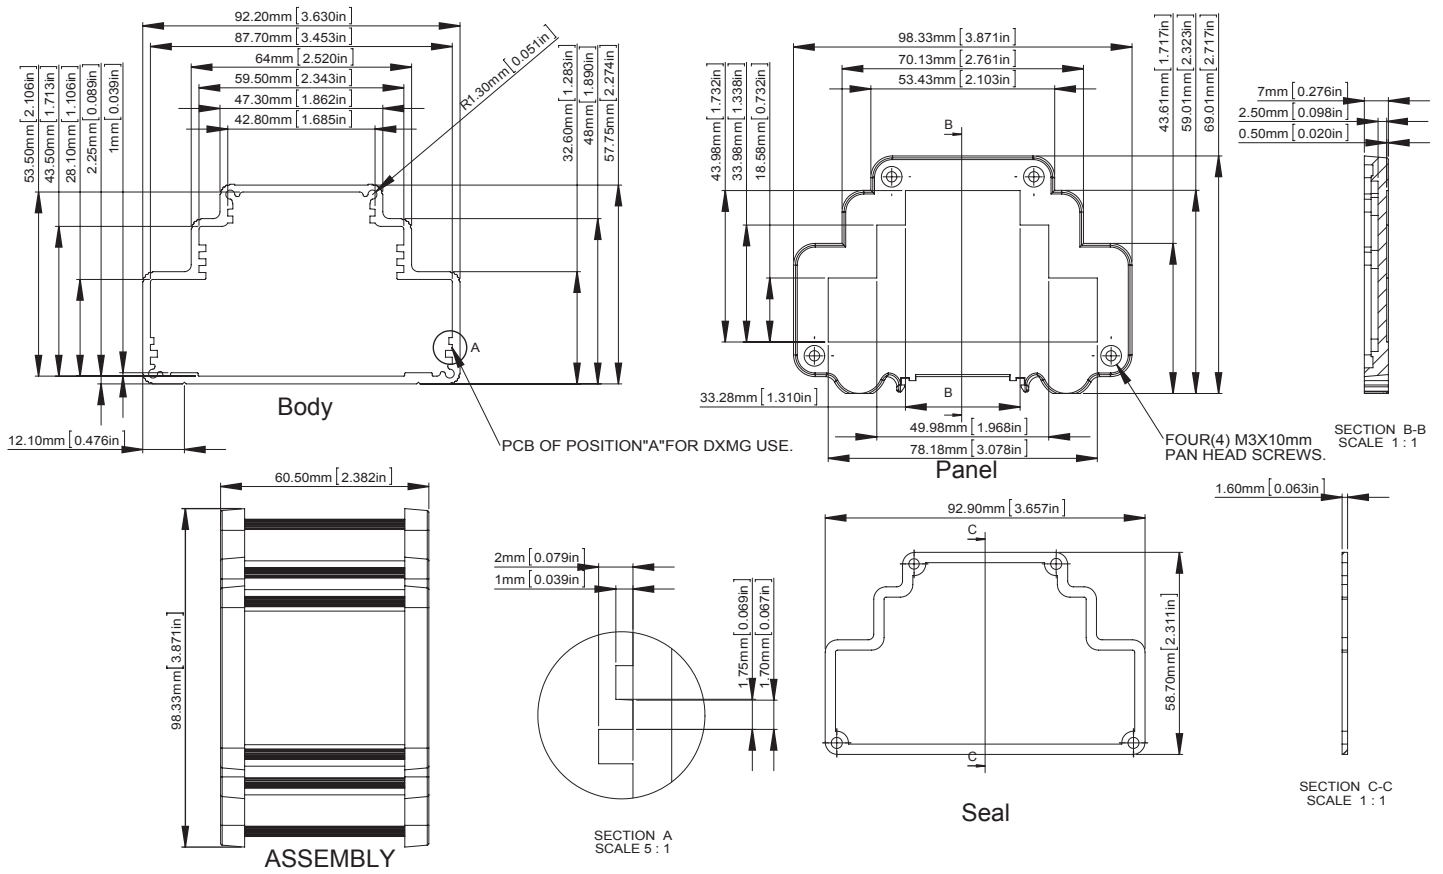

ALUD3MGX-PXX-V0

TOLERANCES: +/- 0.30 mm (+/- 0.012in)