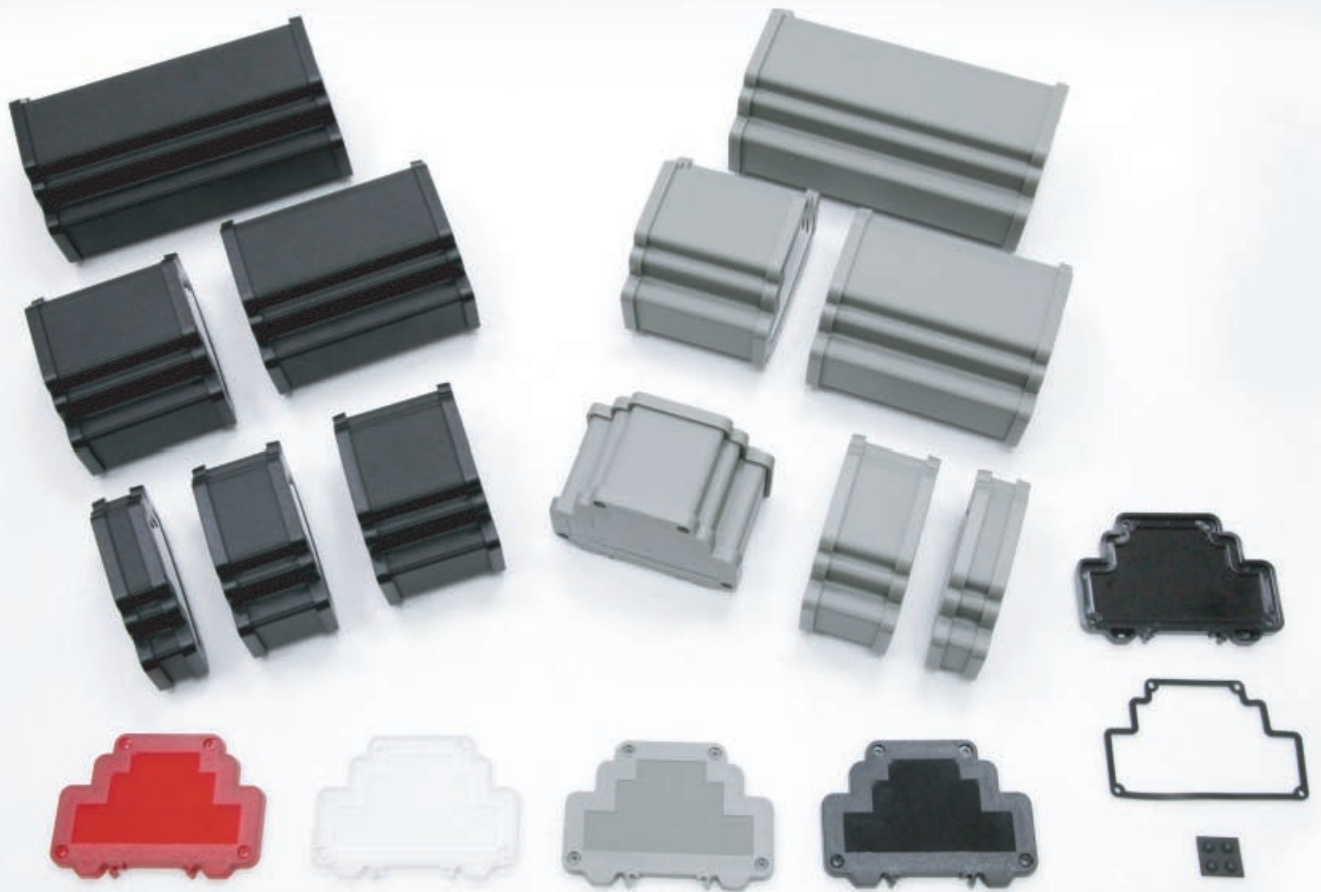

# EXTRUDED ALUMINIUM HOOD WITH THE DIN RAIL TYPE OF PLASTIC PANELS

## PRODUCT INFORMATION

- Extruded aluminium hood with the din rail type of plastic panels assembled in 6 different lengths, similar to din rail 1M, 2M, 3M, 4M, 6M & 9M module box.
- Products are designed to desktop or incorporate DIN EN60715 Rail.
- The plastic panel incorporate a tongue and groove sealing design, when install the continuous EPDM seal with the hood , the module box is designed to meet IP66 rating of waterproof.
- Material of the aluminium hood: Aluminium alloy 6063.
- Material of the plastic panels: UL94-V0 of polycarbonate.
- Color: painted black aluminium hood with black plastic panels, similar to RAL9005
- Color: painted grey aluminium hood with grey plastic panels, similar to RAL7023