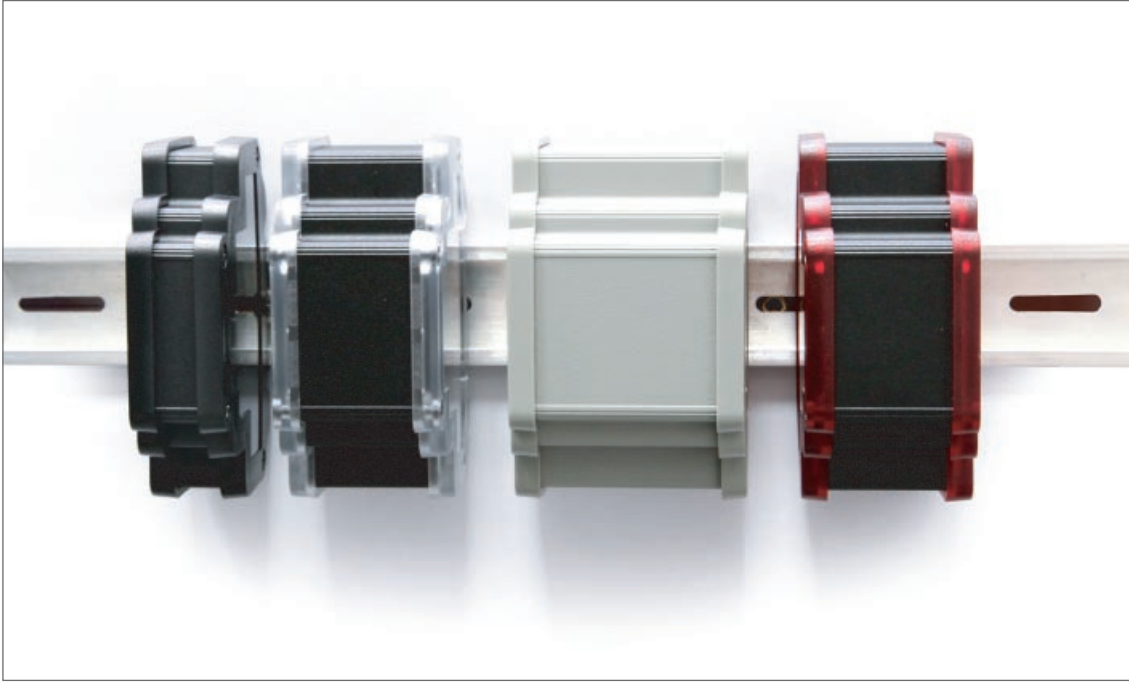

# FEATURES

Can be assembled with the din EN60715 rail(35mm)

Can be assembled with the  
PCB and 3WAY of terminal block.

**GAINTA Part No:**

- **PCB:** D1MG-PCB-A => D9MG-PCB-A
- **3WAY of terminal block:** DXMG-3WAY