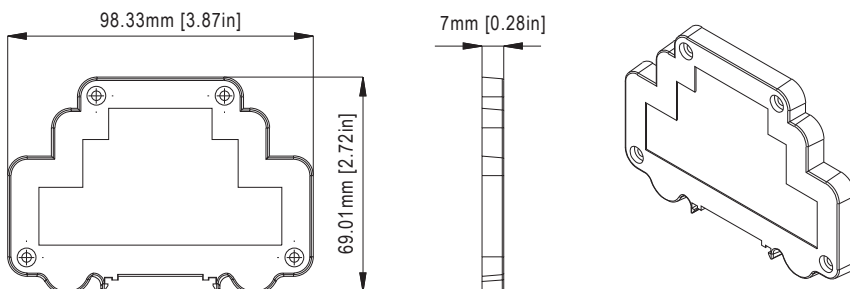

## MATERIAL: PC, UL94-V0

ITEM No.	PRODUCT DESCRIPTION	EXTERNAL DIMENSION(mm)
ALUD1MG-PANEL-C	Clear panel for D1MG use	69.0 X 98.3 X 7
ALUD1MG-PANEL-IR	Infra red panel for D1MG use	69.0 X 98.3 X 7
ALUD2MG-PANEL-C	Clear panel for D2MG use	69.0 X 98.3 X 7
ALUD2MG-PANEL-IR	Infra red panel for D2MG use	69.0 X 98.3 X 7
ALUD3MG-PANEL-C	Clear panel for D3MG use	69.0 X 98.3 X 7
ALUD3MG-PANEL-IR	Infra red panel for D3MG use	69.0 X 98.3 X 7
ALUD4MG-PANEL-C	Clear panel for D4MG use	69.0 X 98.3 X 7
ALUD4MG-PANEL-IR	Infra red panel for D4MG use	69.0 X 98.3 X 7
ALUD6MG-PANEL-C	Clear panel for D6MG use	69.0 X 98.3 X 7
ALUD6MG-PANEL-IR	Infra red panel for D6MG use	69.0 X 98.3 X 7
ALUD9MG-PANEL-C	Clear panel for D9MG use	69.0 X 98.3 X 7
ALUD9MG-PANEL-IR	Infra red panel for D9MG use	69.0 X 98.3 X 7

# FEATURES

Can be assembled with the din EN60715 rail(35mm)

Can be assembled with the  
PCB and 3WAY of terminal block.

**GAINTA Part No:**

- **PCB:** D1MG-PCB-A => D9MG-PCB-A
- **3WAY of terminal block:** DXMG-3WAY