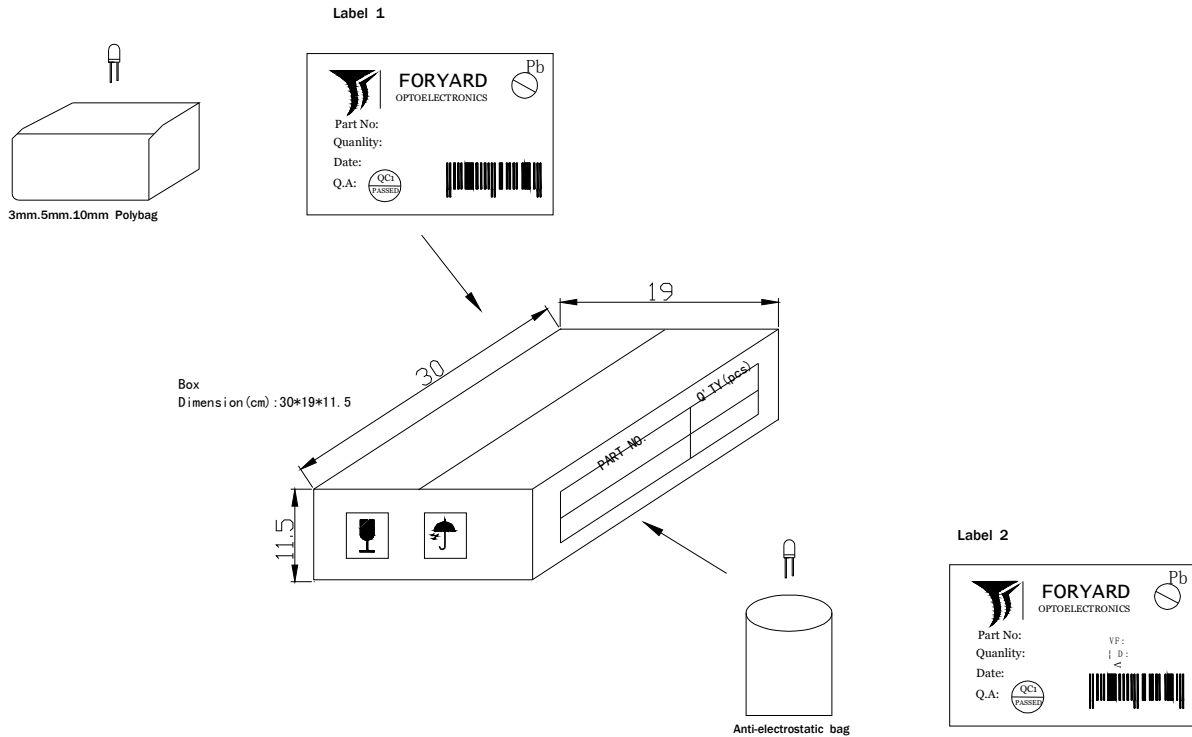

## LAMP PACKING.

DEVICE	QTY/polybag(pcs)	Polybag/box A	Fig
5mm(T-1 3/4)	1000	8 bags	Label 1
3mm(T-1)	1000	10 bags	Label 1
10mm(T-1)	250	8 bags	Label 1
Blue/Green/White	500pcs	8 bags	Label 2

**CARTON**  
 Dimension(cm):39\*32\*38

6 Boxes/Carton  
 5mm:48,000pcs  
 3mm:60,000pcs  
 10mm:12,000pcs  
 Blue/Pure Green/bluish Green  
 /White:24,000pcs