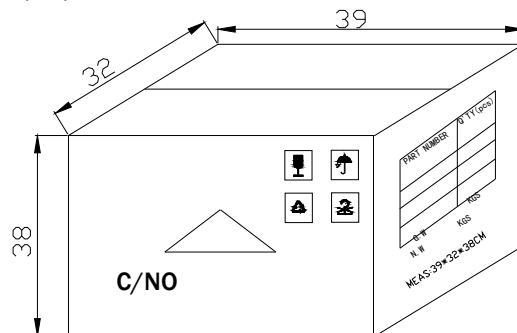

## LAMP PACKING.

DEVICE	QTY/polybag(pcs)	Polybag/box A	Fig
5mm(T-1 3/4)	1000	8 bags	Label 1
3mm(T-1)	1000	10 bags	Label 1
10mm(T-1)	250	8 bags	Label 1
Blue/Green/White	500pcs	8 bags	Label 2

**CARTON**  
 Dimension(cm):39\*32\*38

6 Boxes/Carton  
 5mm:48,000pcs  
 3mm:60,000pcs  
 10mm:12,000pcs  
 Blue/Pure Green/bluish Green  
 /White:24,000pcs